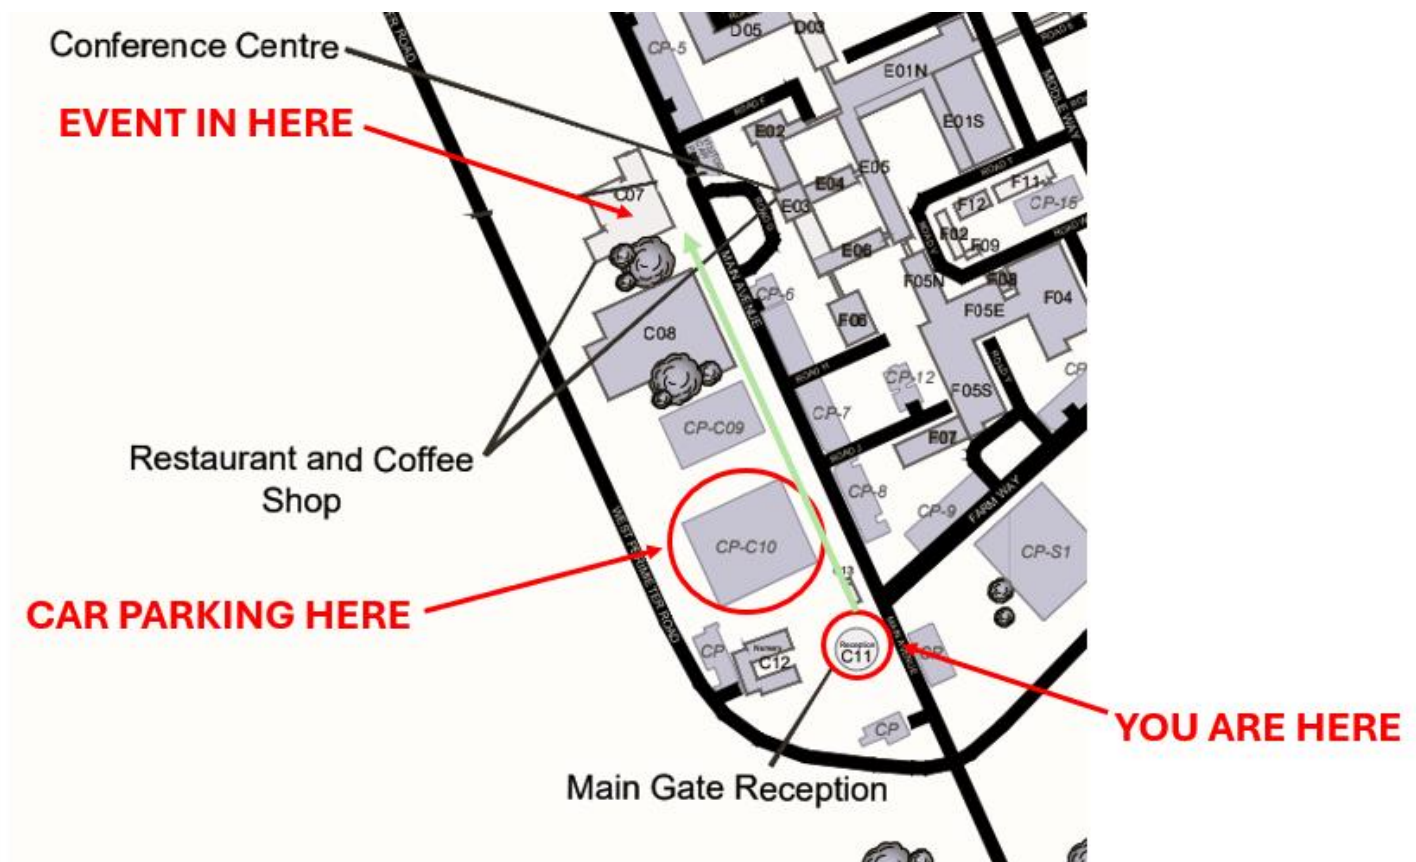

Welcome to UKAEA's SME Connect & Exhibition Event!

Please see below for directions around Culham Campus for this event.

Directions for Drivers

- Drive through the barriers of main gate showing your pass you obtained from reception
- Carry on straight over the mini roundabout
- Turn left into the first car park (before the multi-storey)
- Once you have parked your car, follow the path left out of the car park
- Walk straight down the main road (indicated by the green arrow) until you reach the zebra crossing
- The event will be held in the building on your left – signage will be posted outside the entrance

Directions for Attendees Walking

- Walk through the barriers of main gate showing your pass
- Carry on straight over the mini roundabout and past the zebra crossing
- Walk straight down the main road (indicated by the green arrow) until you reach the second zebra crossing
- The event will be held in the building on your left – signage will be posted outside the entrance

You will then need to walk through the foyer up the first floor on the building. A UKAEA representative will be there to welcome you.